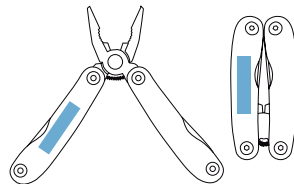

Item Size: 25mmL x 65mmH.

Print Area: 20mm Diameter.

Item Note: Now with new improved suction cup.

16

LL964S MULTI TOOL PLIERS IN POUCH

Stainless Steel with 10 implements including: pliers, wire cutter, small phillips head screwdriver, 2 x large flat blade screwdrivers, metal file, knife blade, saw, bottle opener, and spike. Supplied in Nylon belt pouch.

Colours: Silver.

Item Size: 35mmL x 92mmH x 28mmD.

Engraving Area: 30mmL x 7mmH.

LL1000S MULTI TOOL HAMMER IN POUCH

Stainless Steel with 12 implements including: hammer, wire cutter, screwdriver, pliers, Phillips head screwdriver, large and small flat blade screwdriver, saw, metal file, bottle opener, small and large knife blade. Supplied in Nylon belt pouch.