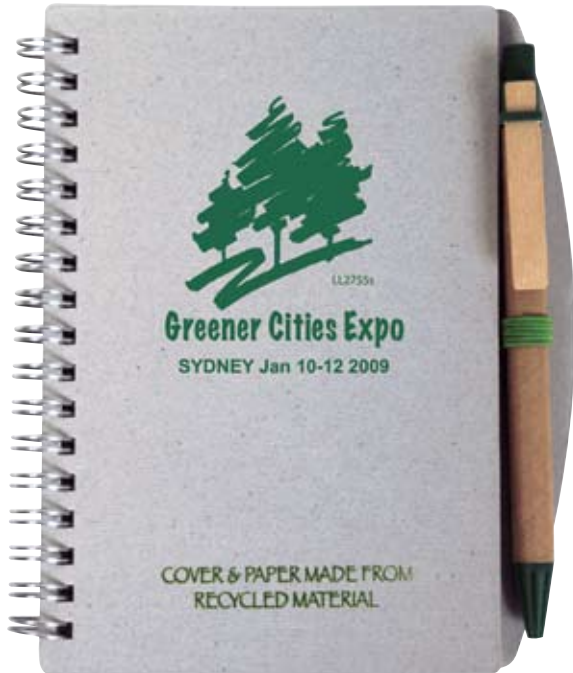

Item Size: 140mmL x 13mmD.

Print Area: Barrel - 45mmL x 6mmH.

LL115S GREEN WRITER RECYCLED PAPER PEN

I am made from
Recycled Paper

I have Green Ink

Ballpoint Pen with barrel made from recycled paper. Supplied with Green ink refill.

Colours: Natural.

Item Size: 145mmL x 9mmD.

Print Area: Screen Print - 70mmL x 22mmH, Pad Print - 70mmL x 5mmH.

LL2755S RECYCLED NOTEBOOK & PEN

Spiral bound recycled cardboard cover with approx. 70 sheets of lined 60gsm recycled paper. Recycling message: cover and paper made from recycled material printed on cover.