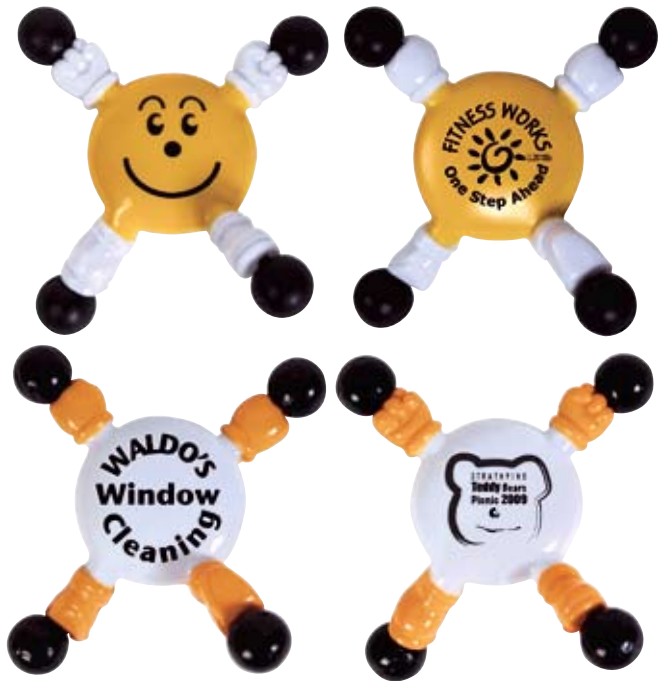

LL20100S WALL WALKERS

Toss wall walkers on most walls, windows, and the sticky feet alternatively cling and release, to “walk” down the wall. Your logo printed 1 side, smiley face printed 2nd side on yellow only. Also available in white which enables a 2 sided print.

Colours: Yellow, White.

Item Size: 60mmL x 60mmH.

Print Area: 22mm diameter.